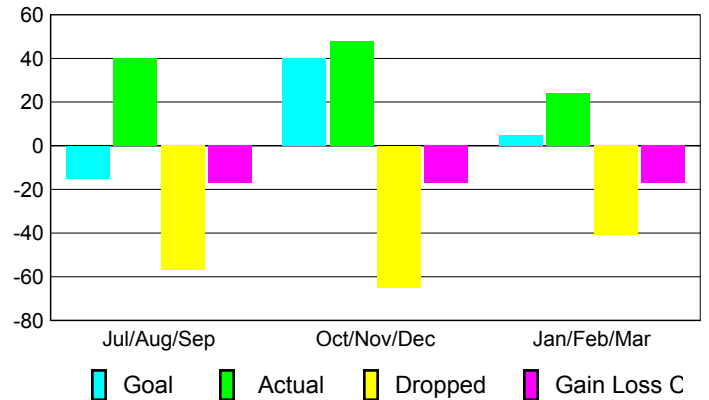

Membership Results 2009-2010

Goal, New, Dropped, Gain/Loss