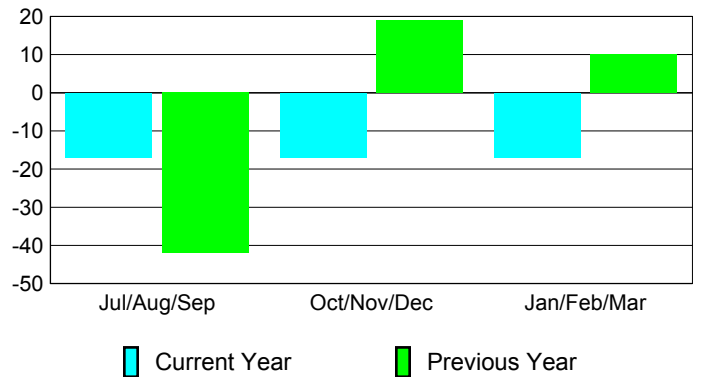

Comparison of Membership Gain/Loss

Current Year Compared to the Previous Year